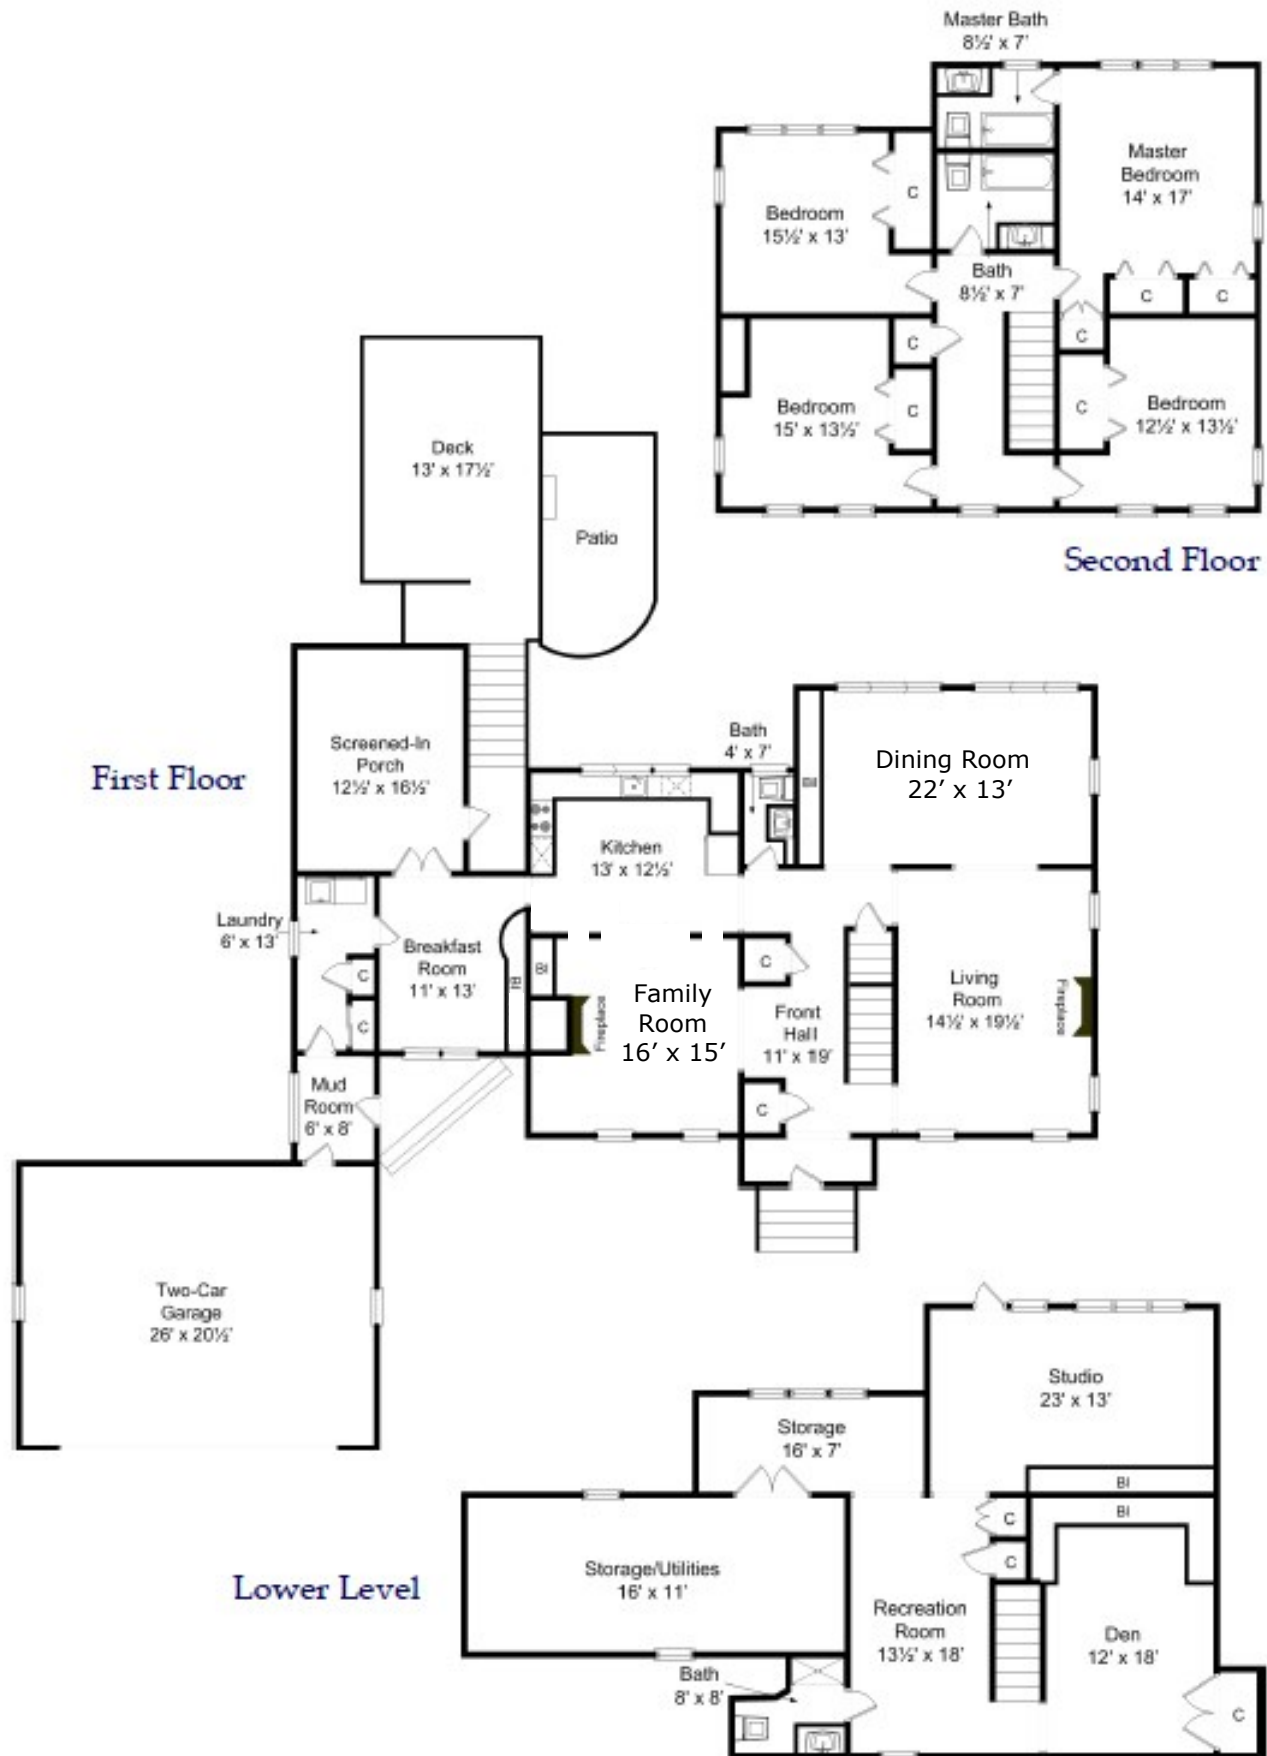

815 High Street Dedham, Massachusetts

All measurements approximate/rounded. Drawing not to scale.

WIC = Walk In Closet BI = Built In C = Closet