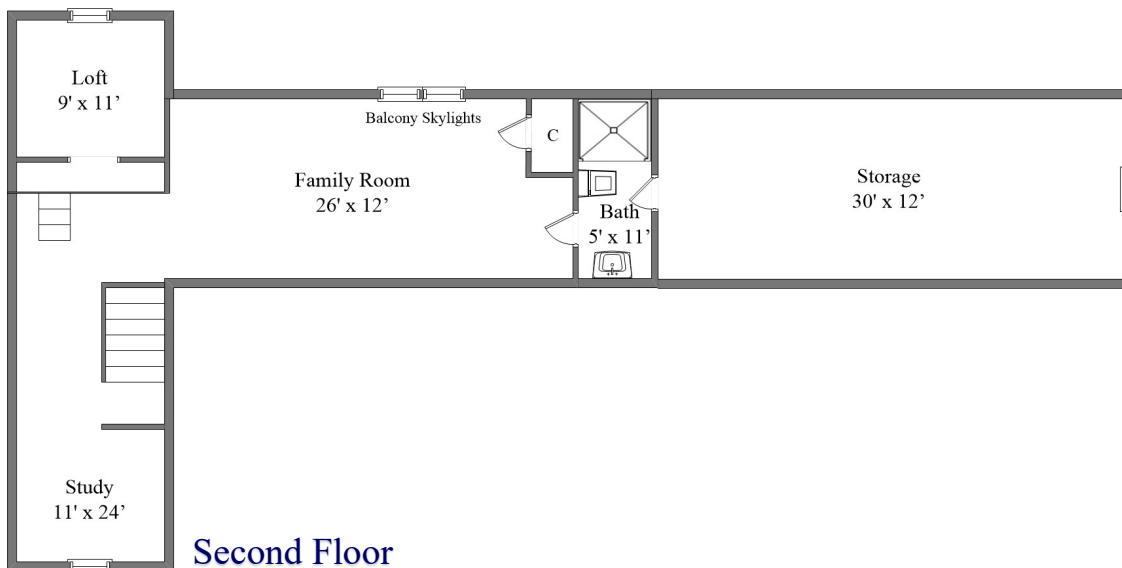

## 159 Meadowbrook Road Dedham, Massachusetts

All measurements approximate/rounded. Drawing not to scale.

WIC = Walk In Closet

BI = Built In

C = Closet