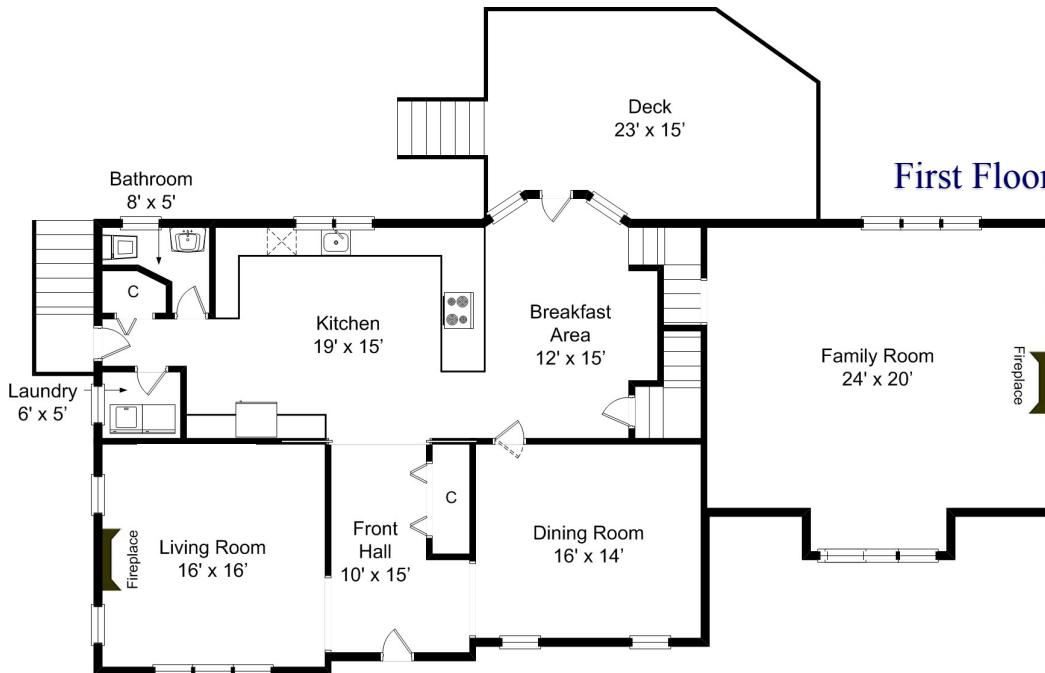

1091 High Street Dedham, Massachusetts

Second Floor

First Floor

Lower Level

All measurements approximate/rounded. Drawing not to scale.

WIC = Walk In Closet

BI = Built In

C = Closet