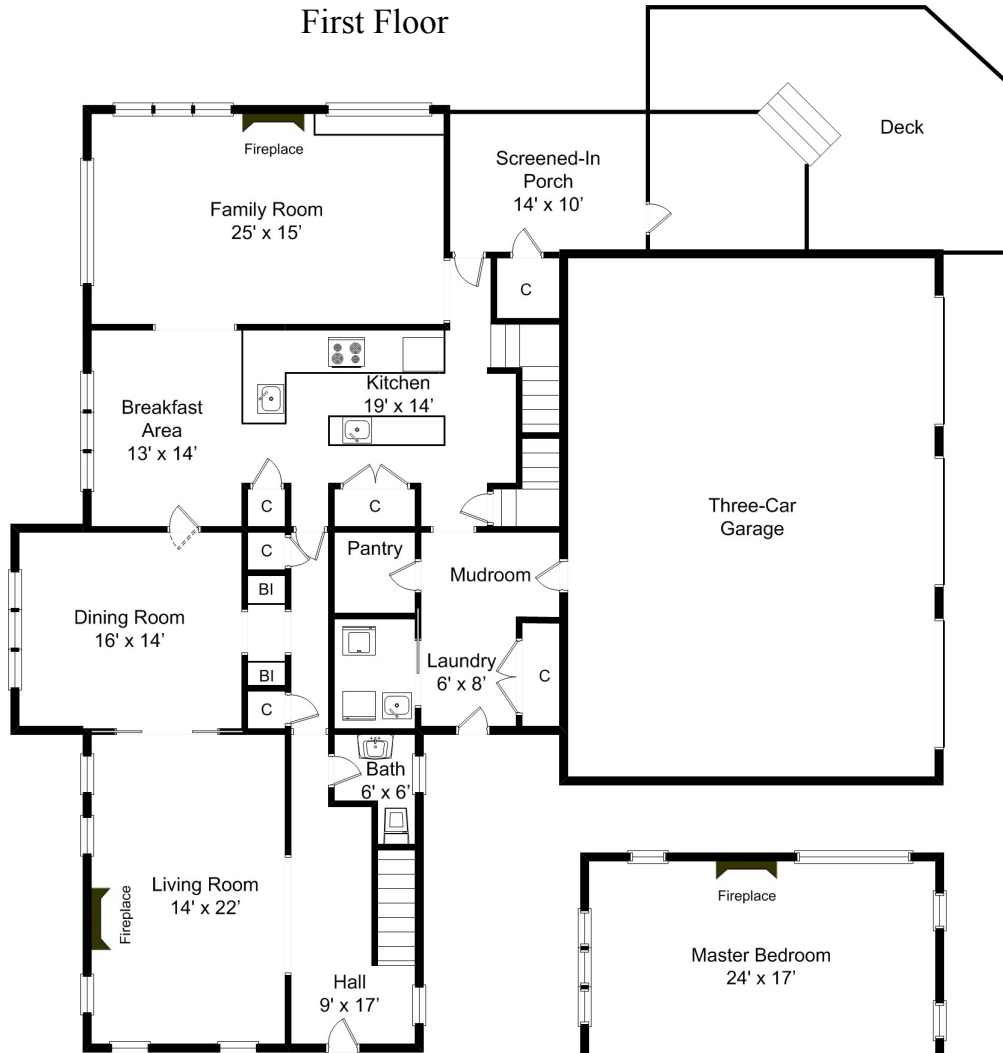

# 55 Deerpath Road Dedham, Massachusetts

First Floor

Second Floor

All measurements approximate/rounded. Drawing not to scale.

WIC = Walk In Closet

BI = Built In

C = Closet